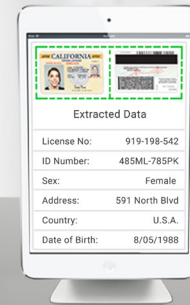

# Acuant IDscan®

Intelligent Data Capture & Auto-Fill Software

- ✓ Reduce customer abandonment rates
- ✓ Obtain accurate data from the start
- ✓ Increase operational efficiency & revenue

## ACCELERATE PRODUCTIVITY & FOCUS ON CUSTOMERS

**Acuant IDscan®** instantly extracts accurate data and images from government issued IDs (driver's licenses, passports, etc..) and medical & auto insurance cards to populate directly in your application. Utilize a desktop scanner or any mobile device to automate customer workflows and streamline database/CRM management. IDscan works in any industry, integrates easily into any environment and reads IDs from over 196 countries and all 50 US states. Acuant offers **AssureID™** identity verification and facial recognition technology in the same workflow to provide more security.