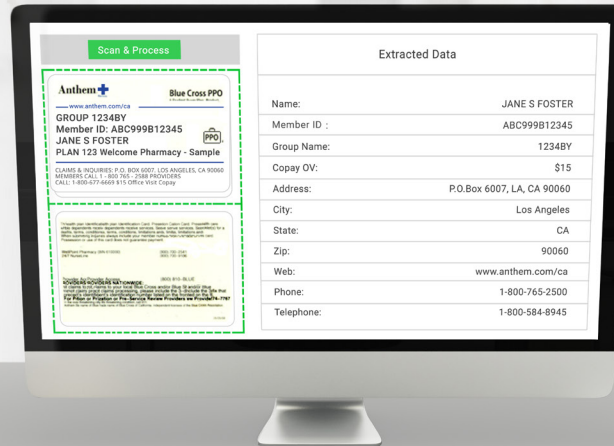

# Acuant IDscan®

Intelligent Data Capture & Auto-Fill Software

- ✓ Reduce customer abandonment rates
- ✓ Obtain accurate data from the start
- ✓ Increase operational efficiency & revenue

## ACCELERATE PRODUCTIVITY & FOCUS ON CUSTOMERS

**Acuant IDscan®** instantly extracts accurate data and images from government issued IDs (driver's licenses, passports, etc..) and medical & auto insurance cards to populate directly in your application. Utilize a desktop scanner or any mobile device to automate customer workflows and streamline database/CRM management. IDscan works in any industry, integrates easily into any environment and reads IDs from over 196 countries and all 50 US states. Acuant offers **AssureID™** identity verification and facial recognition technology in the same workflow to provide more security.