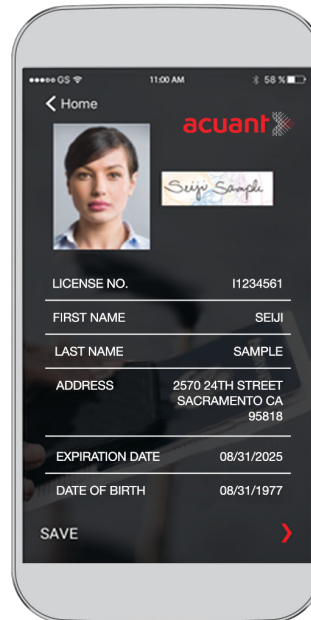

## ACCELERATE PRODUCTIVITY & FOCUS ON CUSTOMERS

**Acuant IDscan®** instantly extracts accurate data and images from government issued IDs (driver's licenses, passports, etc..) and medical & auto insurance cards to populate directly in your application. Utilize a desktop scanner or any mobile device to automate customer workflows and streamline database/CRM management. IDscan works in any industry, integrates easily into any environment and reads IDs from over 196 countries and all 50 US states. Acuant offers **AssureID™** identity verification and facial recognition technology in the same workflow to provide more security.

# Acuant IDscan®

Automate to Streamline & Modernize Workflows

CAPTURE

AUTO-FILL

Scan front & back of credential using mobile device or scanner

Images & data are processed instantly & securely in the cloud

Accurate information populates your application within seconds