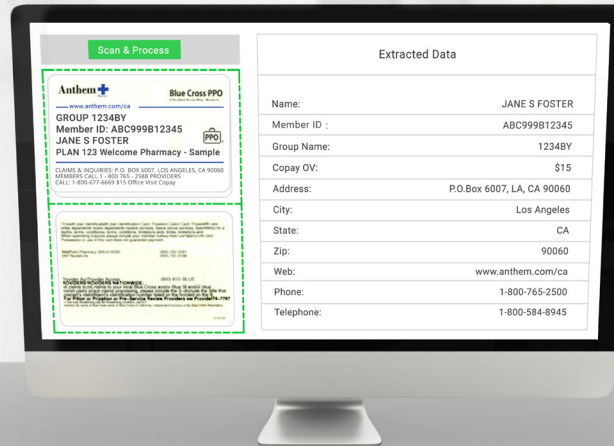

Acuant IDscan®

Intelligent Data Capture & Auto-Fill Software

- ✓ Reduce customer abandonment rates
- ✓ Obtain accurate data from the start
- ✓ Increase operational efficiency & revenue

ACCELERATE PRODUCTIVITY & FOCUS ON CUSTOMERS

Acuant IDscan® instantly extracts accurate data and images from government issued IDs (driver's licenses, passports, etc.) and medical & auto insurance cards to populate directly in your application. Utilize a desktop scanner or any mobile device to automate customer workflows and streamline database/CRM management. IDscan works in any industry, integrates easily into any environment and reads IDs from over 196 countries and all 50 US states. Acuant offers **AssureID™** identity verification and facial recognition technology in the same workflow to provide more security.