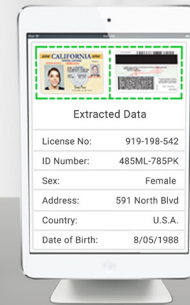

Acuant IDscan®

Intelligent Data Capture & Auto-Fill Software

- ✓ Reduce customer abandonment rates
- ✓ Obtain accurate data from the start
- ✓ Increase operational efficiency & revenue

ACCELERATE PRODUCTIVITY & FOCUS ON CUSTOMERS

Acuant IDscan® instantly extracts accurate data and images from government issued IDs (driver's licenses, passports, etc.) and medical & auto insurance cards to populate directly in your application. Utilize a desktop scanner or any mobile device to automate customer workflows and streamline database/CRM management. IDscan works in any industry, integrates easily into any environment and reads IDs from over 196 countries and all 50 US states. Acuant offers **AssureID™** identity verification and facial recognition technology in the same workflow to provide more security.