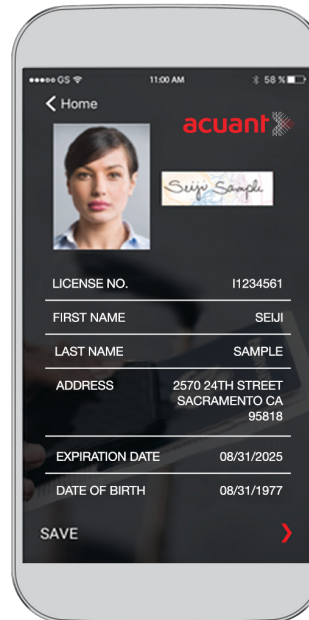

Acuant IDscan® instantly extracts accurate data and images from government issued IDs (driver's licenses, passports, etc.) and medical & auto insurance cards to populate directly in your application. Utilize a desktop scanner or any mobile device to automate customer workflows and streamline database/CRM management. IDscan works in any industry, integrates easily into any environment and reads IDs from over 196 countries and all 50 US states. Acuant offers **AssureID™** identity verification and facial recognition technology in the same workflow to provide more security.

ELIMINATE MANUAL ERRORS

Image processing expertise with cutting-edge pattern detection results in highest accuracy

IMPRESS CUSTOMERS

Fast & user friendly workflow provides better service experience

SAVE TIME & MONEY

Automation increases operational efficiency & decreases transaction times

Acuant IDscan®

Automate to Streamline & Modernize Workflows

CAPTURE

AUTO-FILL

Scan front & back of credential using mobile device or scanner