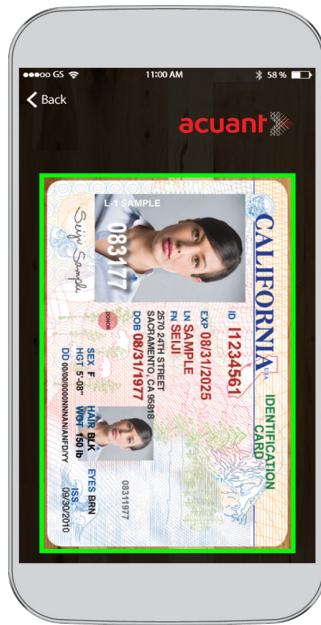

Acuant IDscan®

Automate to Streamline & Modernize Workflows

CAPTURE